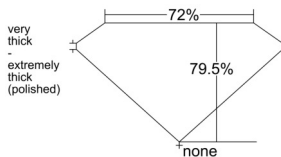

GIA®

FACSIMILE

GIA REPORT 2235505224

Verify this report at GIA.edu

GIA NATURAL DIAMOND DOSSIER®

February 11, 2025
GIA Report Number 2235505224
Shape and Cutting Style ..... Square Modified Brilliant
Measurements ..... 4.74 x 4.65 x 3.70 mm

GRADING RESULTS

Carat Weight ..... 0.72 carat
Color Grade ..... J
Clarity Grade VS1

ADDITIONAL GRADING INFORMATION

Polish ..... Very Good
Symmetry ..... Good
Fluorescence ..... None
Clarity Characteristics..... Crystal, Cloud, Needle, Pinpoint
Inscription(s): GIA 2235505224

PROPORTIONS

Profile not to actual proportions

GRADING SCALES

GIA COLOR SCALE		GIA CLARITY SCALE			
COLORLESS	D	VERY VERY SLIGHTLY INCLUDED	FLAWLESS		
	E		INTERNALLY FLAWLESS		
	F	VERY SLIGHTLY INCLUDED	VS₁		
	G		VS₂		
	H		VS₁		
	NEAR COLORLESS	I	SLIGHTLY INCLUDED	VS₂	
		J		SI₁	
		FAINT	K	INCLUDED	SI₂
			L		I₁
			M		I₂
VERT LIGHT	N	INCLUDED	I₃		
	O				
	P				
	Q				
	R				
LIGHT	S				
	T				
	U				
	V				
	W				
X					
Y					
Z