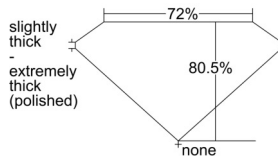

GIA®

FACSIMILE

GIA REPORT 2235416792

Verify this report at GIA.edu

GIA NATURAL DIAMOND DOSSIER®

October 14, 2024
GIA Report Number 2235416792
Shape and Cutting Style ..... Square Modified Brilliant
Measurements ..... 5.12 x 4.90 x 3.94 mm

GRADING RESULTS

Carat Weight ..... 0.89 carat
Color Grade ..... G
Clarity Grade I1

ADDITIONAL GRADING INFORMATION

Polish ..... Very Good
Symmetry ..... Fair
Fluorescence ..... None
Clarity Characteristics ..... Crystal, Cloud
Inspection(s): GIA 2235416792

PROPORTIONS

Profile not to actual proportions

GRADING SCALES

GIA COLOR SCALE		GIA CLARITY SCALE			
COLORLESS	D	VERY VERY SLIGHTLY INCLUDED	FLAWLESS		
	E		INTERNALLY FLAWLESS		
	F	VERY SLIGHTLY INCLUDED	VVS₁		
	G		VVS₂		
	H		VS₁		
	NEAR COLORLESS	I	SLIGHTLY INCLUDED	VS₂	
		J		SI₁	
		FAINT	K	INCLUDED	SI₂
			L		I₁
			M		I₂
VERT LIGHT	N	LIGHT	I₃		
	O				
	P				
	Q				
	R