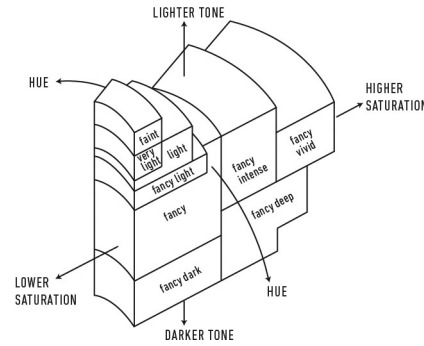

Inscription(s): TREATED COLOR

* This diamond has been treated by one or more processes to change its color.

ADDITIONAL INFORMATION

GIA COLORED
DIAMOND
SCALE

Illustration of GIA fancy color grade interrelationships