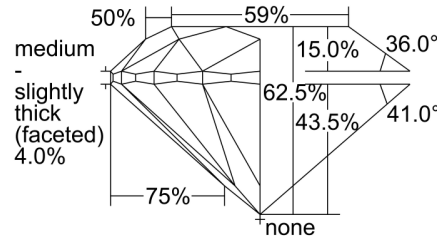

GIA NATURAL DIAMOND GRADING REPORT

July 16, 2024
GIA Report Number 2235348032
Shape and Cutting Style ..... Round Brilliant
Measurements ..... 10.04 - 10.12 x 6.30 mm

GRADING RESULTS

Carat Weight ..... 4.03 carat
Color Grade ..... K
Clarity Grade VVS2
Cut Grade ..... Excellent

ADDITIONAL GRADING INFORMATION

Polish ..... Excellent
Symmetry ..... Excellent
Fluorescence ..... None
Inscription(s): GIA 2235348032

PROPORTIONS

Profile to actual proportions