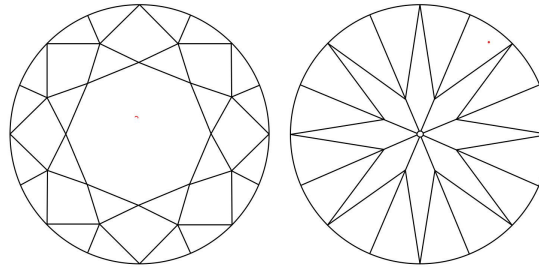

GIA NATURAL DIAMOND GRADING REPORT

July 16, 2024  
 GIA Report Number ..... 2235348032  
 Shape and Cutting Style ..... Round Brilliant  
 Measurements ..... 10.04 - 10.12 x 6.30 mm

GRADING RESULTS

Carat Weight ..... 4.03 carat  
 Color Grade ..... K  
 Clarity Grade ..... VVS2  
 Cut Grade ..... Excellent

KEY TO SYMBOLS\*

-  Cloud
-  Pinpoint

\* Red symbols denote internal characteristics (inclusions). Green or black symbols denote external characteristics (blemishes). Diagram is an approximate representation of the diamond, and symbols shown indicate type, position, and approximate size of clarity characteristics. All clarity characteristics may not be shown. Details of finish are not shown.