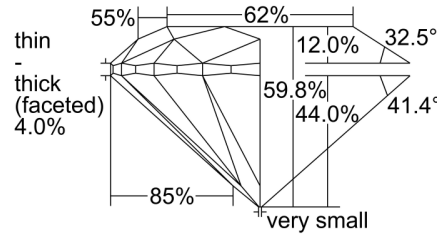

GIA NATURAL DIAMOND GRADING REPORT

May 06, 2024  
 GIA Report Number ..... 2235279786  
 Shape and Cutting Style ..... Round Brilliant  
 Measurements ..... 9.27 - 9.45 x 5.60 mm

GRADING RESULTS

Carat Weight ..... 3.03 carat  
 Color Grade ..... F  
 Clarity Grade ..... SI2  
 Cut Grade ..... Very Good

Profile to actual proportions

CLARITY CHARACTERISTICS

KEY TO SYMBOLS\*

-  Cloud
-  Crystal
-  Needle
-  Feather
-  Extra Facet

\* Red symbols denote internal characteristics (inclusions). Green or black symbols denote external characteristics (blemishes). Diagram is an approximate representation of the diamond, and symbols shown indicate type, position, and approximate size of clarity characteristics. All clarity characteristics may not be shown. Details of finish are not shown.