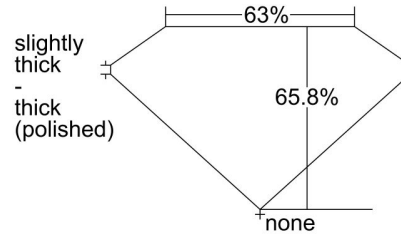

**GIA NATURAL DIAMOND GRADING REPORT**

 October 03, 2023  
 GIA Report Number ..... 2235083327  
 Shape and Cutting Style ..... Emerald Cut  
 Measurements ..... 11.01 x 7.51 x 4.94 mm

**GRADING RESULTS**

 Carat Weight ..... 4.01 carat  
 Color Grade ..... I  
 Clarity Grade ..... VVS2

**ADDITIONAL GRADING INFORMATION**

 Polish ..... Excellent  
 Symmetry ..... Excellent  
 Fluorescence ..... None  
 Inscription(s): GIA 2235083327

**PROPORTIONS**

Profile not to actual proportions

**CLARITY CHARACTERISTICS**

**KEY TO SYMBOLS\***

-  Feather
-  Pinpoint

\* Red symbols denote internal characteristics (inclusions). Green or black symbols denote external characteristics (blemishes). Diagram is an approximate representation of the diamond, and symbols shown indicate type, position, and approximate size of clarity characteristics. All clarity characteristics may not be shown. Details of finish are not shown.