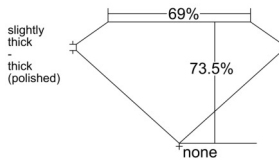

GIA®

FACSIMILE

GIA REPORT 2233672049

Verify this report at GIA.edu

GIA NATURAL DIAMOND DOSSIER®

August 13, 2025
GIA Report Number 2233672049
Shape and Cutting Style ..... Square Modified Brilliant
Measurements ..... 5.40 x 5.18 x 3.81 mm

GRADING RESULTS

Carat Weight ..... 0.91 carat
Color Grade ..... F
Clarity Grade I1

ADDITIONAL GRADING INFORMATION

Polish ..... Excellent
Symmetry ..... Excellent
Fluorescence ..... None
Clarity Characteristics ..... Crystal, Feather
Inscription(s): GIA 2233672049

PROPORTIONS

Profile not to actual proportions

GRADING SCALES

GIA COLOR SCALE		GIA CLARITY SCALE			
COLORLESS	D	VERY VERY SLIGHTLY INCLUDED	FLAWLESS		
	E		INTERNALLY FLAWLESS		
	F		VVS₁		
	G		VVS₂		
	NEAR COLORLESS	H	VERY SLIGHTLY INCLUDED	VS₁	
		I		VS₂	
		FAINT	J	SLIGHTLY INCLUDED	SI₁
			K		SI₂
	L		I₁		
	VERT LIGHT		M	INCLUDED	I₂
N			I₃		
O					
P					
LIGHT	Q				
	R				
	S				
	T				
	U				
	V				
	W				
	X				
	Y				
	Z