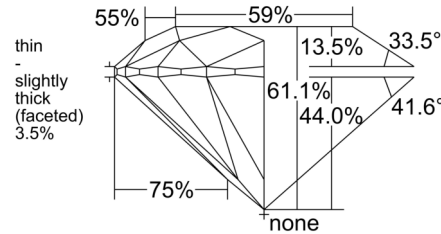

GIA REPORT
2233631949

Verify this report at GIA.edu

FACSIMILE

This is a digital representation of the original GIA Report. This representation might not be accepted in lieu of the original GIA Report in certain circumstances. The original GIA Report includes certain security features which are not reproducible on this facsimile.

GIA NATURAL DIAMOND GRADING REPORT

July 10, 2025
GIA Report Number 2233631949
Shape and Cutting Style ..... Round Brilliant
Measurements ..... 6.89 - 6.92 x 4.22 mm

GRADING RESULTS

Carat Weight ..... 1.22 carat
Color Grade ..... F
Clarity Grade SI1
Cut Grade ..... Excellent

ADDITIONAL GRADING INFORMATION

Polish ..... Excellent
Symmetry ..... Excellent
Fluorescence ..... Faint
Inscription(s): GIA 2233631949
Comments: Pinpoints are not shown.

PROPORTIONS

Profile to actual proportions