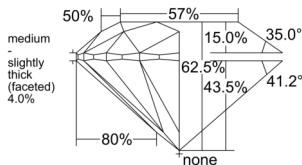

GIA®

FACSIMILE

GIA REPORT 2233625416

Verify this report at GIA.edu

GIA NATURAL DIAMOND DOSSIER®

July 07, 2025
GIA Report Number 2233625416
Shape and Cutting Style ..... Round Brilliant
Measurements ..... 5.80 - 5.82 x 3.63 mm

GRADING RESULTS

Carat Weight ..... 0.75 carat
Color Grade ..... H
Clarity Grade VVS1
Cut Grade ..... Excellent

ADDITIONAL GRADING INFORMATION

Polish ..... Excellent
Symmetry ..... Excellent
Fluorescence ..... Faint
Clarity Characteristics ..... Pinpoint
Inscription(s): GIA 2233625416

PROPORTIONS

Profile to actual proportions