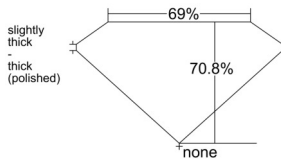

GIA®

FACSIMILE

GIA REPORT 2233581582

Verify this report at GIA.edu

GIA NATURAL DIAMOND DOSSIER®

May 08, 2025
GIA Report Number 2233581582
Shape and Cutting Style ..... **Square Modified Brilliant**
Measurements ..... **4.76 x 4.75 x 3.36 mm**

GRADING RESULTS

Carat Weight ..... **0.64 carat**
Color Grade ..... **I**
Clarity Grade **VVS1**

ADDITIONAL GRADING INFORMATION

Polish ..... **Excellent**
Symmetry ..... **Excellent**
Fluorescence ..... **None**
Clarity Characteristics ..... **Chip**
Inscription(s): GIA 2233581582

PROPORTIONS

Profile not to actual proportions

GRADING SCALES

GIA COLOR SCALE		GIA CLARITY SCALE			
COLORLESS	D	VERY VERY SLIGHTLY INCLUDED	FLAWLESS		
	E		INTERNALLY FLAWLESS		
	F	VERY SLIGHTLY INCLUDED	VVS₁		
	G		VVS₂		
	H		VS₁		
	NEAR COLORLESS	I	SLIGHTLY INCLUDED	VS₂	
		J		SI₁	
		FAINT	K	INCLUDED	SI₂
			L		I₁
			M		I₂
VERT LIGHT	N	LIGHT	I₃		
	O				
	P				
	Q				
	R