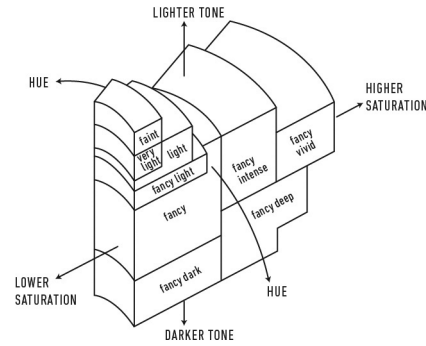

Verify this report at GIA.edu

GIA NATURAL COLORED DIAMOND REPORT

April 22, 2025
 Report Type **Identification and Origin Report**
 GIA Report Number **2233563817**
 Shape and Cutting Style **Pear Modified Brilliant**
 Measurements **3.40 x 2.24 x 1.48 mm**
 Carat Weight **0.07 carat**
 Color Grade **Fancy Pink**
 Color Origin **Natural**
 Color Distribution **Even**
 Inscription(s): **GIA 2233563817**

ADDITIONAL INFORMATION
**GIA COLORED
 DIAMOND
 SCALE**

Illustration of GIA fancy color grade interrelationships

reportcheck.gia.edu

The results documented in this report refer only to the diamond described, and were obtained using the techniques and equipment available to GIA at the time of examination. This report is not a guarantee or valuation. For additional information and important limitations and disclaimers, please see GIA.edu/terms or call +1 800 421 7250 or +1 760 603 4500. ©2023 Gemological Institute of America, Inc.