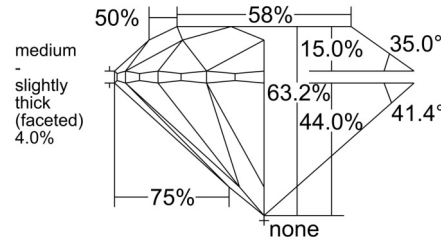

GIA NATURAL DIAMOND GRADING REPORT

January 22, 2025
 GIA Report Number 2233489105
 Shape and Cutting Style Round Brilliant
 Measurements 6.30 - 6.37 x 4.01 mm

GRADING RESULTS

Carat Weight 1.00 carat
 Color Grade F
 Clarity Grade VS1
 Cut Grade Excellent

ADDITIONAL GRADING INFORMATION

Polish Excellent
 Symmetry Very Good
 Fluorescence Strong Blue
 Inscription(s): GIA 2233489105

PROPORTIONS

Profile to actual proportions

CLARITY CHARACTERISTICS

KEY TO SYMBOLS*

- Crystal
- ◡ Indented Natural
- △ Natural

* Red symbols denote internal characteristics (inclusions). Green or black symbols denote external characteristics (blemishes). Diagram is an approximate representation of the diamond, and symbols shown indicate type, position, and approximate size of clarity characteristics. All clarity characteristics may not be shown. Details of finish are not shown.