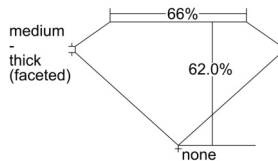

GIA®

FACSIMILE

GIA REPORT 2233432471

Verify this report at GIA.edu

GIA NATURAL DIAMOND DOSSIER®

October 31, 2024
GIA Report Number 2233432471
Shape and Cutting Style ..... Oval Brilliant
Measurements ..... 7.95 x 5.38 x 3.34 mm

GRADING RESULTS

Carat Weight ..... 0.91 carat
Color Grade ..... E
Clarity Grade VVS1

ADDITIONAL GRADING INFORMATION

Polish ..... Excellent
Symmetry ..... Very Good
Fluorescence ..... Medium Blue
Clarity Characteristics ..... Pinpoint
Inscription(s): GIA 2233432471

PROPORTIONS

Profile not to actual proportions

GRADING SCALES

GIA COLOR SCALE		GIA CLARITY SCALE			
COLORLESS	D	VERY VERY SLIGHTLY INCLUDED	FLAWLESS		
	E		INTERNALLY FLAWLESS		
	F	VERY SLIGHTLY INCLUDED	VVS₁		
	G		VVS₂		
	H		VS₁		
	NEAR COLORLESS	I	SLIGHTLY INCLUDED	VS₂	
		J		SI₁	
		FAINT	K	INCLUDED	SI₂
			L		I₁
	M		I₂		
VERT LIGHT	N		INCLUDED	I₃	
	O				
	P				
	Q				
LIGHT	R				
	S				
	T				
	U				
	V				
	Z