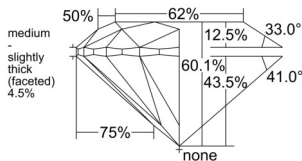

GIA®

FACSIMILE

GIA REPORT 2231784854

Verify this report at GIA.edu

GIA NATURAL DIAMOND DOSSIER®

November 17, 2025
GIA Report Number 2231784854
Shape and Cutting Style ..... Round Brilliant
Measurements ..... 5.09 - 5.13 x 3.07 mm

GRADING RESULTS

Carat Weight ..... 0.50 carat
Color Grade ..... G
Clarity Grade VVS1
Cut Grade ..... Excellent

ADDITIONAL GRADING INFORMATION

Polish ..... Excellent
Symmetry ..... Very Good
Fluorescence ..... None
Clarity Characteristics ..... Feather
Inscription(s): GIA 2231784854

PROPORTIONS

Profile to actual proportions

GRADING SCALES

GIA COLOR SCALE	GIA CLARITY SCALE	GIA CUT SCALE	
D	FLAWLESS	EXCELLENT	
E	INTERNALLY FLAWLESS		
F		VVS₁	VERY GOOD
G	VVS₂		
H	VS₁	GOOD	
I	VS₂		
J	SI₁	FAIR	
K	SI₂		
L	I₁	POOR	
M	I₂		
N	I₃		
O			
P			
Q			
R			
S			
T			
U			
V			
W			
X			
Y			
Z