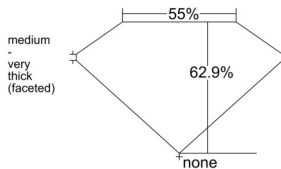

GIA®

FACSIMILE

GIA REPORT 2231784682

Verify this report at gia.edu

GIA NATURAL DIAMOND DOSSIER®

November 11, 2025
GIA Report Number 2231784682
Shape and Cutting Style ..... Marquise Brilliant
Measurements ..... 6.93 x 3.77 x 2.37 mm

GRADING RESULTS

Carat Weight ..... 0.35 carat
Color Grade ..... E
Clarity Grade VS1

ADDITIONAL GRADING INFORMATION

Polish ..... Very Good
Symmetry ..... Very Good
Fluorescence ..... None
Clarity Characteristics..... Crystal, Feather, Needle, Pinpoint
Inscription(s): GIA 2231784682

PROPORTIONS

Profile not to actual proportions

GRADING SCALES

GIA COLOR SCALE		GIA CLARITY SCALE			
COLORLESS	D	VERY VERY SLIGHTLY INCLUDED	FLAWLESS		
	E		INTERNALLY FLAWLESS		
	F	VERY SLIGHTLY INCLUDED	VVS₁		
	G		VVS₂		
	H		VS₁		
	NEAR COLORLESS	I	SLIGHTLY INCLUDED	VS₂	
		J		SI₁	
		FAINT	K	INCLUDED	SI₂
			L		I₁
			M		I₂
VERT LIGHT	N	LIGHT	I₃		
	O				
	P				
	Q				
	R