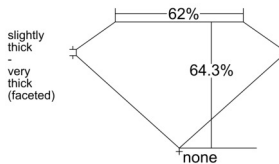

GIA®

FACSIMILE

GIA REPORT 2231779783

Verify this report at GIA.edu

GIA NATURAL DIAMOND DOSSIER®

November 07, 2025
GIA Report Number 2231779783
Shape and Cutting Style ..... Marquise Brilliant
Measurements ..... 6.79 x 3.65 x 2.35 mm

GRADING RESULTS

Carat Weight ..... 0.34 carat
Color Grade ..... G
Clarity Grade VS2

ADDITIONAL GRADING INFORMATION

Polish ..... Very Good
Symmetry ..... Excellent
Fluorescence ..... Faint
Clarity Characteristics ..... Crystal
Inscription(s): GIA 2231779783

PROPORTIONS

Profile not to actual proportions

GRADING SCALES

GIA COLOR SCALE		GIA CLARITY SCALE			
COLORLESS	D	VERY VERY SLIGHTLY INCLUDED	FLAWLESS		
	E		INTERNALLY FLAWLESS		
	F	VERY SLIGHTLY INCLUDED	VVS₁		
	G		VVS₂		
	H		VS₁		
	NEAR COLORLESS	I	SLIGHTLY INCLUDED	VS₂	
		J		SI₁	
		FAINT	K	INCLUDED	SI₂
			L		I₁
			M		I₂
VERT LIGHT	N		INCLUDED	I₃	
	O				
	P				
	Q				
	LIGHT		R		
		S			
		T			
U					
V					
W					
X					
Y					
Z