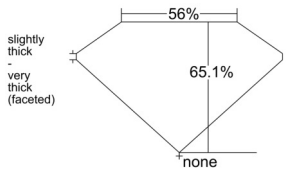

GIA®

FACSIMILE

GIA REPORT 2231779749

Verify this report at GIA.edu

GIA NATURAL DIAMOND DOSSIER®

November 07, 2025
GIA Report Number 2231779749
Shape and Cutting Style ..... Marquise Brilliant
Measurements ..... 6.51 x 3.49 x 2.27 mm

GRADING RESULTS

Carat Weight ..... 0.31 carat
Color Grade ..... G
Clarity Grade VVS2

ADDITIONAL GRADING INFORMATION

Polish ..... Excellent
Symmetry ..... Very Good
Fluorescence ..... Faint
Clarity Characteristics..... Pinpoint, Surface Graining
Inscription(s): GIA 2231779749

PROPORTIONS

Profile not to actual proportions

GRADING SCALES

GIA COLOR SCALE		GIA CLARITY SCALE			
COLORLESS	D	VERY VERY SLIGHTLY INCLUDED	FLAWLESS		
	E		INTERNALLY FLAWLESS		
	F	VERY SLIGHTLY INCLUDED	VVS₁		
	G		VVS₂		
	H		VS₁		
	NEAR COLORLESS	I	SLIGHTLY INCLUDED	VS₂	
		J		SI₁	
		FAINT	K	INCLUDED	SI₂
			L		I₁
			M		I₂
VERT LIGHT	N	LIGHT	I₃		
	O				
	P				
	Q				
LIGHT	R				
	S				
	T				
	U				
	V				
	W				
	X				
	Y				
	Z