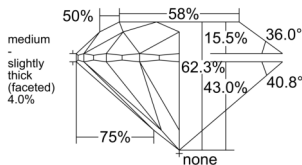

GIA®

FACSIMILE

GIA REPORT 2231709767

Verify this report at GIA.edu

GIA NATURAL DIAMOND DOSSIER®

September 12, 2025
GIA Report Number 2231709767
Shape and Cutting Style ..... Round Brilliant
Measurements ..... 5.04 - 5.07 x 3.15 mm

GRADING RESULTS

Carat Weight ..... 0.50 carat
Color Grade ..... F
Clarity Grade VS1
Cut Grade ..... Excellent

ADDITIONAL GRADING INFORMATION

Polish ..... Excellent
Symmetry ..... Excellent
Fluorescence ..... None
Clarity Characteristics ..... Feather, Pinpoint
Inscription(s): GIA 2231709767

PROPORTIONS

Profile to actual proportions