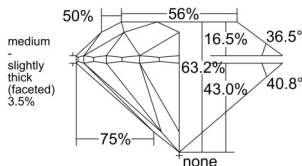

GIA®

FACSIMILE

GIA REPORT 2231672041

Verify this report at GIA.edu

GIA NATURAL DIAMOND DOSSIER®

September 11, 2025
GIA Report Number 2231672041
Shape and Cutting Style ..... Round Brilliant
Measurements ..... 5.85 - 5.91 x 3.72 mm

GRADING RESULTS

Carat Weight ..... 0.80 carat
Color Grade ..... H
Clarity Grade SI2
Cut Grade ..... Excellent

ADDITIONAL GRADING INFORMATION

Polish ..... Excellent
Symmetry ..... Excellent
Fluorescence ..... None
Clarity Characteristics ..... Crystal, Cloud
Inscription(s): GIA 2231672041

PROPORTIONS

Profile to actual proportions

GRADING SCALES

GIA COLOR SCALE	GIA CLARITY SCALE	GIA CUT SCALE	
D	FLAWLESS	EXCELLENT	
E	INTERNALLY FLAWLESS		
F		VVS₁	VERY GOOD
G	VVS₂		
H	VS₁	GOOD	
I	VS₂		
J	SI₁	FAIR	
K	SI₂		
L	I₁	POOR	
M			
N			
O	I₂		
P			
Q			
R	I₃		
S			
T			
U			
V			
W			
X			
Y			
Z