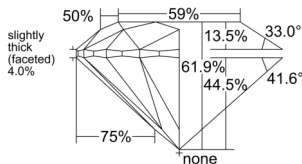

GIA®

FACSIMILE

GIA REPORT 2231664214

Verify this report at GIA.edu

GIA NATURAL DIAMOND DOSSIER®

August 08, 2025
GIA Report Number 2231664214
Shape and Cutting Style ..... Round Brilliant
Measurements ..... 5.66 - 5.70 x 3.52 mm

GRADING RESULTS

Carat Weight ..... 0.70 carat
Color Grade ..... G
Clarity Grade VVS1
Cut Grade ..... Excellent

ADDITIONAL GRADING INFORMATION

Polish ..... Excellent
Symmetry ..... Excellent
Fluorescence ..... None
Clarity Characteristics ..... Cloud, Pinpoint, Feather
Inscription(s): GIA 2231664214

PROPORTIONS

Profile to actual proportions