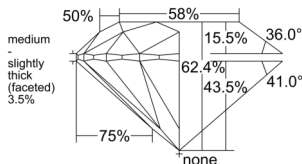

GIA®

FACSIMILE

GIA REPORT 2231660651

Verify this report at GIA.edu

GIA NATURAL DIAMOND DOSSIER®

August 05, 2025
GIA Report Number 2231660651
Shape and Cutting Style ..... Round Brilliant
Measurements ..... 5.67 - 5.71 x 3.55 mm

GRADING RESULTS

Carat Weight ..... 0.71 carat
Color Grade ..... J
Clarity Grade VS2
Cut Grade ..... Excellent

ADDITIONAL GRADING INFORMATION

Polish ..... Excellent
Symmetry ..... Excellent
Fluorescence ..... None
Clarity Characteristics ..... Crystal, Cloud
Inscription(s): GIA 2231660651

PROPORTIONS

Profile to actual proportions

GRADING SCALES

GIA COLOR SCALE

COLORESS	D
	E
	F
	G
	H
	I
	J
NEAR COLORESS	K
	L
FAIN	M
	N
	O
	P
	Q
VERY LIGHT	R
	S
	T
	U
	V
	W
	X
	Y
LIGHT	Z

GIA CLARITY SCALE

FLAWLESS	VERY VERY SLIGHTLY INCLUDED	VS₁	VS₂	SI₁	SI₂	I₁	I₂	I₃			
									VERY SLIGHTLY INCLUDED	SLIGHTLY INCLUDED	INCLUDED

GIA CUT SCALE

EXCELLENT
VERY GOOD
GOOD
FAIR
POOR