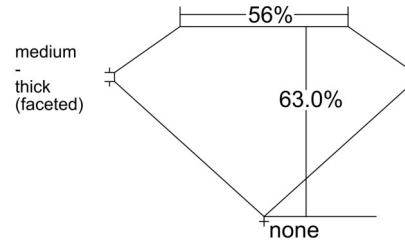

PROPORTIONS

Profile not to actual proportions