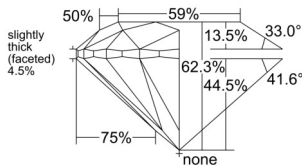

GIA®

FACSIMILE

GIA REPORT 2231618613

Verify this report at GIA.edu

GIA NATURAL DIAMOND DOSSIER®

June 25, 2025
GIA Report Number 2231618613
Shape and Cutting Style ..... Round Brilliant
Measurements ..... 6.16 - 6.20 x 3.85 mm

GRADING RESULTS

Carat Weight ..... 0.91 carat
Color Grade ..... G
Clarity Grade VS1
Cut Grade ..... Excellent

ADDITIONAL GRADING INFORMATION

Polish ..... Excellent
Symmetry ..... Excellent
Fluorescence ..... Faint
Clarity Characteristics..... Crystal, Cloud, Needle, Pinpoint
Inscription(s): GIA 2231618613

PROPORTIONS

Profile to actual proportions