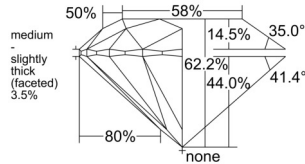

GIA®

FACSIMILE

GIA REPORT 2231599633

Verify this report at GIA.edu

GIA NATURAL DIAMOND DOSSIER®

June 10, 2025
GIA Report Number 2231599633
Shape and Cutting Style ..... Round Brilliant
Measurements ..... 5.92 - 5.96 x 3.70 mm

GRADING RESULTS

Carat Weight ..... 0.80 carat
Color Grade I
Clarity Grade VVS1
Cut Grade ..... Excellent

ADDITIONAL GRADING INFORMATION

Polish ..... Excellent
Symmetry ..... Excellent
Fluorescence ..... Faint
Clarity Characteristics ..... Pinpoint, Feather
Inscription(s): GIA 2231599633

PROPORTIONS

GRADING SCALES

GIA COLOR SCALE

COLOREDNESS	D
	E
	F
	G
	H
	I
	J
NEAR COLORLESS	K
	L
	M
FAINTE	N
	O
	P
	Q
VERY LIGHT	R
	S
	T
	U
	V
	W
	X
	Y
LIGHT	Z

GIA CLARITY SCALE

FLAWLESS	INTERNAL FLAWLESS	
		FLAWLESS
VERY VERY SLIGHTLY INCLUDED	VVS₁	
	VVS₂	
VERY SLIGHTLY INCLUDED	VS₁	
	VS₂	
SLIGHTLY INCLUDED	SI₁	
	SI₂	
INCLUDED	I₁	
	I₂	
	I₃	

GIA CUT SCALE

EXCELLENT
VERY GOOD
GOOD
FAIR
POOR