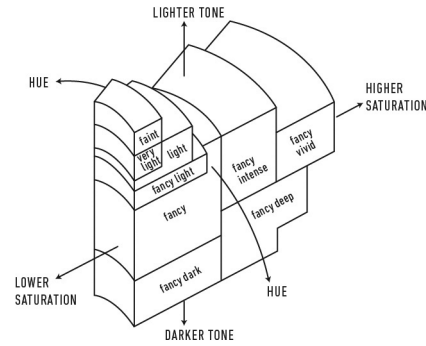

Verify this report at GIA.edu

GIA NATURAL COLORED DIAMOND REPORT

April 24, 2025
 Report Type **Identification and Origin Report**
 GIA Report Number **2231561339**
 Shape and Cutting Style **Cut-Cornered Rectangular Modified Brilliant**
 Measurements **2.23 x 1.99 x 1.31 mm**
 Carat Weight **0.04 carat**
 Color Grade **Fancy Light Pink**
 Color Origin **Natural**
 Color Distribution **Even**
 Inscription(s): **GIA 2231561339**

ADDITIONAL INFORMATION
GIA COLORED DIAMOND SCALE

Illustration of GIA fancy color grade interrelationships

The results documented in this report refer only to the diamond described, and were obtained using the techniques and equipment available to GIA at the time of examination. This report is not a guarantee or valuation. For additional information and important limitations and disclaimers, please see GIA.edu/terms or call +1 800 421 7250 or +1 760 603 4500. ©2023 Gemological Institute of America, Inc.