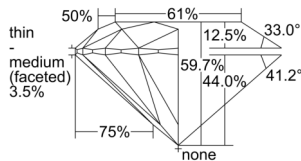

GIA®

FACSIMILE

GIA REPORT 2231363787

Verify this report at GIA.edu

GIA NATURAL DIAMOND DOSSIER®

August 06, 2024
GIA Report Number 2231363787
Shape and Cutting Style ..... Round Brilliant
Measurements ..... 5.90 - 5.93 x 3.53 mm

GRADING RESULTS

Carat Weight ..... 0.74 carat
Color Grade ..... F
Clarity Grade VVS1
Cut Grade ..... Excellent

ADDITIONAL GRADING INFORMATION

Polish ..... Excellent
Symmetry ..... Excellent
Fluorescence ..... Medium Blue
Clarity Characteristics ..... Pinpoint, Chip
Inscription(s): GIA 2231363787

PROPORTIONS

Profile to actual proportions

GRADING SCALES

GIA COLOR SCALE	GIA CLARITY SCALE	GIA CUT SCALE	
D	FLAWLESS	EXCELLENT	
E	INTERNALLY FLAWLESS		
F		VVS₁	VERY GOOD
G	VVS₂		
H	VS₁	GOOD	
I	VS₂		
J	SI₁	FAIR	
K	SI₂		
L	I₁	POOR	
M	I₂		
N	I₃		
O			
P			
Q			
R			
S			
T			
U			
V			
W			
X			
Y			
Z