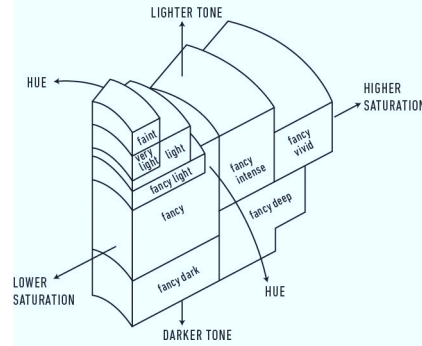

GIA NATURAL COLORED DIAMOND REPORT

January 11, 2024
 Report Type **Identification and Origin Report**
 GIA Report Number **2231157035**
 Shape and Cutting Style **Cut-Cornered Rectangular Modified Brilliant**
 Measurements **3.15 x 2.38 x 1.58 mm**
 Carat Weight **0.10 carat**
 Color Grade **Fancy Light Purplish Pink**
 Color Origin **Natural**
 Color Distribution **Even**
 Inscription(s): **GIA 2231157035**

ADDITIONAL INFORMATION
GIA COLORED DIAMOND SCALE

Illustration of GIA fancy color grade interrelationships

The results documented in this report refer only to the diamond described, and were obtained using the techniques and equipment available to GIA at the time of examination. This report is not a guarantee or valuation. For additional information and important limitations and disclaimers, please see GIA.edu/terms or call +1 800 421 7250 or +1 760 603 4500. ©2023 Gemological Institute of America, Inc.