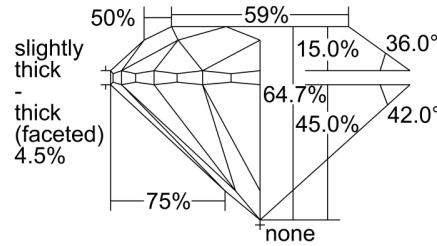

GIA DIAMOND GRADING REPORT

 September 01, 2016
 GIA Report Number 2226963171
 Shape and Cutting Style Round Brilliant
 Measurements 6.22 - 6.30 x 4.05 mm

GRADING RESULTS

 Carat Weight 1.00 carat
 Color Grade F
 Clarity Grade VVS1
 Cut Grade Very Good

ADDITIONAL GRADING INFORMATION

 Polish Excellent
 Symmetry Very Good
 Fluorescence None
 Inscription(s): GIA 2226963171

PROPORTIONS

Profile to actual proportions

CLARITY CHARACTERISTICS

KEY TO SYMBOLS*

- Pinpoint

* Red symbols denote internal characteristics (inclusions). Green or black symbols denote external characteristics (blemishes). Diagram is an approximate representation of the diamond, and symbols shown indicate type, position, and approximate size of clarity characteristics. All clarity characteristics may not be shown. Details of finish are not shown.