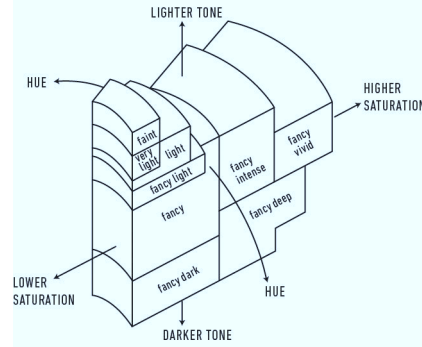

Verify this report at GIA.edu

GIA NATURAL COLORED DIAMOND REPORT

April 14, 2023
 Report Type Identification and Origin Report
 GIA Report Number 2225886283
 Shape and Cutting Style Pear Brilliant
 Measurements 3.27 x 2.69 x 1.60 mm
 Carat Weight 0.09 carat
 Color Grade Fancy Intense Purplish Pink
 Color Origin Natural
 Color Distribution Even

ADDITIONAL INFORMATION

GIA COLORED
DIAMOND
SCALE

Illustration of GIA fancy color grade interrelationships

The results documented in this report refer only to the diamond described, and were obtained using the techniques and equipment available to GIA at the time of examination. This report is not a guarantee or valuation. For additional information and important limitations and disclaimers, please see GIA.edu/terms or call +1 800 421 7250 or +1 760 603 4500. ©2023 Gemological Institute of America, Inc.