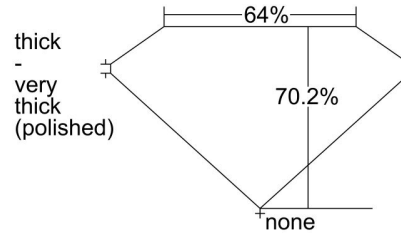

GIA NATURAL DIAMOND GRADING REPORT

March 20, 2023
 GIA Report Number 2225860160
 Shape and Cutting Style Square Emerald Cut
 Measurements 6.16 x 6.12 x 4.30 mm

GRADING RESULTS

Carat Weight 1.50 carat
 Color Grade Q to R Range
 Clarity Grade VS2

ADDITIONAL GRADING INFORMATION

Polish Excellent
 Symmetry Very Good
 Fluorescence Medium Blue
 Inscription(s): GIA 2225860160
 Comments: Additional pinpoints are not shown.

PROPORTIONS

Profile not to actual proportions

CLARITY CHARACTERISTICS

KEY TO SYMBOLS*

- Crystal
- ~ Feather
- Pinpoint

* Red symbols denote internal characteristics (inclusions). Green or black symbols denote external characteristics (blemishes). Diagram is an approximate representation of the diamond, and symbols shown indicate type, position, and approximate size of clarity characteristics. All clarity characteristics may not be shown. Details of finish are not shown.