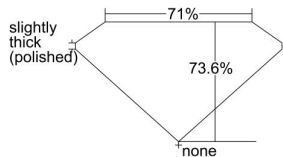

GIA®

FACSIMILE

GIA REPORT 2225787025

Verify this report at GIA.edu

GIA NATURAL DIAMOND DOSSIER®

September 25, 2023
GIA Report Number 2225787025
Shape and Cutting Style ..... **Square Modified Brilliant**
Measurements ..... **4.81 x 4.76 x 3.51 mm**

GRADING RESULTS

Carat Weight ..... **0.68 carat**
Color Grade ..... **I**
Clarity Grade **VVS1**

ADDITIONAL GRADING INFORMATION

Polish ..... **Excellent**
Symmetry ..... **Very Good**
Fluorescence ..... **None**
Clarity Characteristics..... **Pinpoint, Chip, Bruise, Surface Graining**
Inscription(s): **GIA 2225787025**

PROPORTIONS

Profile not to actual proportions

GRADING SCALES

GIA COLOR SCALE		GIA CLARITY SCALE			
COLORLESS	D	VERY VERY SLIGHTLY INCLUDED	FLAWLESS		
	E		INTERNALLY FLAWLESS		
	F	VERY SLIGHTLY INCLUDED	VVS₁		
	G		VVS₂		
	H		VS₁		
	NEAR COLORLESS	I	SLIGHTLY INCLUDED	VS₂	
		J		SI₁	
		FAINT	K	INCLUDED	SI₂
			L		I₁
			M		I₂
VERT LIGHT	N	LIGHT	I₃		
	O				
	P				
	Q				
	R