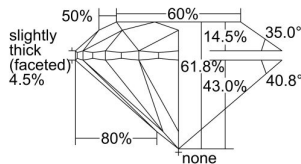

GIA®

FACSIMILE

GIA REPORT 2225765299

Verify this report at GIA.edu

GIA NATURAL DIAMOND DOSSIER®

December 27, 2022
GIA Report Number 2225765299
Shape and Cutting Style ..... Round Brilliant
Measurements ..... 5.33 - 5.37 x 3.31 mm

GRADING RESULTS

Carat Weight ..... 0.59 carat
Color Grade ..... F
Clarity Grade VVS1
Cut Grade ..... Excellent

ADDITIONAL GRADING INFORMATION

Polish ..... Excellent
Symmetry ..... Excellent
Fluorescence ..... None
Clarity Characteristics..... Feather, Chip, Indented Natural
Inscription(s): GIA 2225765299

PROPORTIONS

Profile to actual proportions

GRADING SCALES

GIA COLOR SCALE	GIA CLARITY SCALE	GIA CUT SCALE	
D	FLAWLESS	EXCELLENT	
E	INTERNALLY FLAWLESS		
F		VVS₁	VERY GOOD
G	VVS₂		
H	VS₁	GOOD	
I	VS₂		
J	SI₁	FAIR	
K	SI₂		
L	I₁	POOR	
M			
N			
O	I₂		
P			
Q	I₃		
R			
S			
T			
U			
V			
W			
X			
Y			
Z