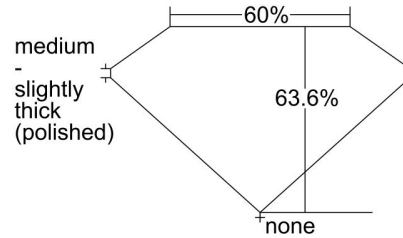

GIA NATURAL DIAMOND GRADING REPORT

October 14, 2022
 GIA Report Number 2225671558
 Shape and Cutting Style Emerald Cut
 Measurements 11.47 x 7.98 x 5.08 mm

GRADING RESULTS

Carat Weight 4.56 carat
 Color Grade H
 Clarity Grade VS1

ADDITIONAL GRADING INFORMATION

Polish Excellent
 Symmetry Very Good
 Fluorescence None
 Inscription(s): GIA 2225671558

Comments: Additional clouds are not shown. Pinpoints are not shown.

PROPORTIONS

Profile not to actual proportions

CLARITY CHARACTERISTICS

KEY TO SYMBOLS*

- Cloud
- Needle
- Indented Natural

* Red symbols denote internal characteristics (inclusions). Green or black symbols denote external characteristics (blemishes). Diagram is an approximate representation of the diamond, and symbols shown indicate type, position, and approximate size of clarity characteristics. All clarity characteristics may not be shown. Details of finish are not shown.