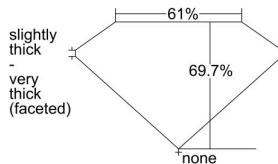

GIA®

FACSIMILE

GIA REPORT 2225598440

Verify this report at GIA.edu

GIA NATURAL DIAMOND DOSSIER®

August 18, 2022
GIA Report Number 2225598440
Shape and Cutting Style ..... Cushion Modified Brilliant
Measurements ..... 4.98 x 4.44 x 3.10 mm

GRADING RESULTS

Carat Weight ..... 0.60 carat
Color Grade I
Clarity Grade VS1

ADDITIONAL GRADING INFORMATION

Polish ..... Excellent
Symmetry ..... Excellent
Fluorescence ..... None
Clarity Characteristics..... Crystal, Pinpoint
Inscription(s): GIA 2225598440

PROPORTIONS

Profile not to actual proportions

GRADING SCALES

GIA COLOR SCALE		GIA CLARITY SCALE			
COLORLESS	D	VERY VERY SLIGHTLY INCLUDED	FLAWLESS		
	E		INTERNALLY FLAWLESS		
	F	VERY SLIGHTLY INCLUDED	VS₁		
	G		VS₂		
	H		VS₁		
	NEAR COLORLESS	I	SLIGHTLY INCLUDED	VS₂	
		J		SI₁	
		FAINT	K	INCLUDED	SI₂
			L		I₁
			M		I₂
VERT LIGHT	N	LIGHT	I₃		
	O				
	P				
	Q				
	R