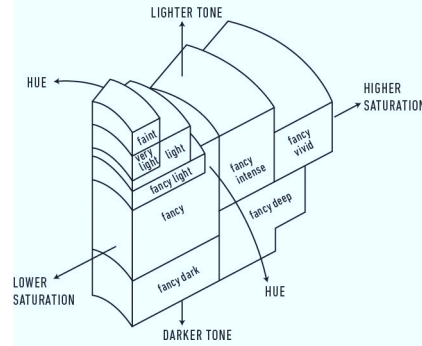

GIA NATURAL COLORED DIAMOND REPORT

August 05, 2022
 Report Type **Identification and Origin Report**
 GIA Report Number **2225571234**
 Shape and Cutting Style **Cushion Modified Brilliant**
 Measurements **2.52 x 2.41 x 1.90 mm**
 Carat Weight **0.11 carat**
 Color Grade **Fancy Purple-Pink**
 Color Origin **Natural**
 Color Distribution **Even**
 Inscription(s): **GIA 2225571234**

ADDITIONAL INFORMATION
**GIA COLORED
 DIAMOND
 SCALE**

Illustration of GIA fancy color grade interrelationships

The results documented in this report refer only to the diamond described, and were obtained using the techniques and equipment available to GIA at the time of examination. This report is not a guarantee or valuation. For additional information and important limitations and disclaimers, please see GIA.edu/terms or call +1 800 421 7250 or +1 760 603 4500. ©2021 Gemological Institute of America, Inc.