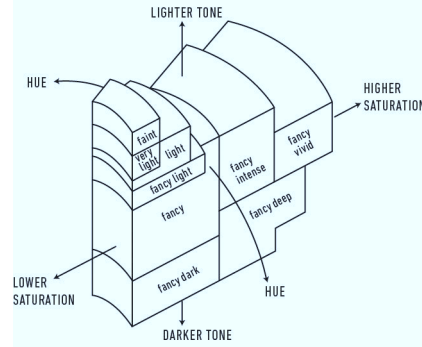

Verify this report at GIA.edu

GIA NATURAL COLORED DIAMOND REPORT

April 01, 2022
 Report Type Identification and Origin Report
 GIA Report Number 2225350459
 Shape and Cutting Style Pear Modified Brilliant
 Measurements 3.68 x 2.46 x 1.55 mm
 Carat Weight 0.10 carat
 Color Grade Fancy Vivid Purplish Pink
 Color Origin Natural
 Color Distribution Even

ADDITIONAL INFORMATION

GIA COLORED
DIAMOND
SCALE

Illustration of GIA fancy color grade interrelationships

The results documented in this report refer only to the diamond described, and were obtained using the techniques and equipment available to GIA at the time of examination. This report is not a guarantee or valuation. For additional information and important limitations and disclaimers, please see GIA.edu/terms or call +1 800 421 7250 or +1 760 603 4500. ©2021 Gemological Institute of America, Inc.