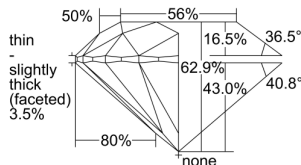

GIA®

FACSIMILE

GIA REPORT 2225327124

Verify this report at GIA.edu

GIA NATURAL DIAMOND DOSSIER®

March 22, 2022
GIA Report Number 2225327124
Shape and Cutting Style ..... Round Brilliant
Measurements ..... 6.22 - 6.25 x 3.92 mm

GRADING RESULTS

Carat Weight ..... 0.94 carat
Color Grade I
Clarity Grade VVS2
Cut Grade ..... Excellent

ADDITIONAL GRADING INFORMATION

Polish ..... Excellent
Symmetry ..... Excellent
Fluorescence ..... None
Clarity Characteristics ..... Indented Natural
Inscription(s): GIA 2225327124

PROPORTIONS

Profile to actual proportions

GRADING SCALES

GIA COLOR SCALE	GIA CLARITY SCALE	GIA CUT SCALE	
D	FLAWLESS	EXCELLENT	
E	INTERNALLY FLAWLESS		
F		VVS₁	VERY GOOD
G	VVS₂		
H	VS₁	GOOD	
I	VS₂		
J	SI₁	FAIR	
K	SI₂		
L	I₁	POOR	
M	I₂		
N	I₃		
O			
P			
Q			
R			
S			
T			
U			
V			
W			
X			
Y			
Z