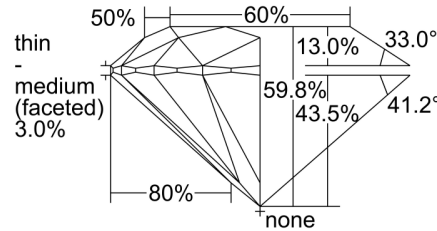

GIA NATURAL DIAMOND GRADING REPORT

February 18, 2022
GIA Report Number 2225273112
Shape and Cutting Style ..... Round Brilliant
Measurements ..... 9.61 - 9.67 x 5.77 mm

GRADING RESULTS

Carat Weight ..... 3.23 carat
Color Grade ..... H
Clarity Grade VVS1
Cut Grade ..... Excellent

ADDITIONAL GRADING INFORMATION

Polish ..... Excellent
Symmetry ..... Excellent
Fluorescence ..... Faint
Inscription(s): GIA 2225273112
Comments: An inscription is present.

PROPORTIONS

Profile to actual proportions