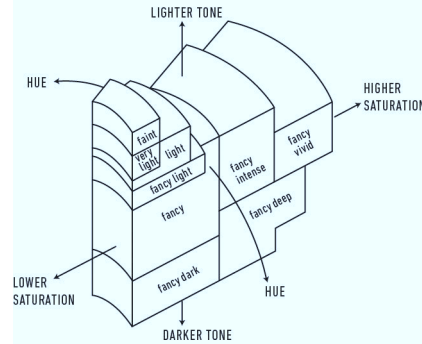

GIA NATURAL COLORED DIAMOND REPORT

February 02, 2022
 Report Type **Identification and Origin Report**
 GIA Report Number **2225217620**
 Shape and Cutting Style **Oval Modified Brilliant**
 Measurements **3.57 x 2.67 x 1.85 mm**
 Carat Weight **0.14 carat**
 Color Grade **Fancy Pink**
 Color Origin **Natural**
 Color Distribution **Even**
 Inscription(s): GIA 2225217620

ADDITIONAL INFORMATION
**GIA COLORED
 DIAMOND
 SCALE**

Illustration of GIA fancy color grade interrelationships

The results documented in this report refer only to the diamond described, and were obtained using the techniques and equipment available to GIA at the time of examination. This report is not a guarantee or valuation. For additional information and important limitations and disclaimers, please see GIA.edu/terms or call +1 800 421 7250 or +1 760 603 4500. ©2021 Gemological Institute of America, Inc.