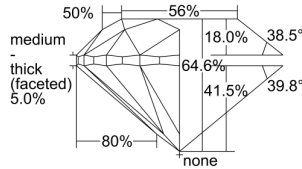

GIA®

FACSIMILE

GIA REPORT 2225127811

Verify this report at GIA.edu

GIA NATURAL DIAMOND DOSSIER®

November 08, 2021
GIA Report Number 2225127811
Shape and Cutting Style ..... Round Brilliant
Measurements ..... 5.99 - 6.06 x 3.89 mm

GRADING RESULTS

Carat Weight ..... 0.91 carat
Color Grade ..... H
Clarity Grade VVS1
Cut Grade ..... Very Good

ADDITIONAL GRADING INFORMATION

Polish ..... Excellent
Symmetry ..... Very Good
Fluorescence ..... Faint
Clarity Characteristics ..... Pinpoint
Inscription(s): GIA 2225127811

PROPORTIONS

Profile to actual proportions

GRADING SCALES

GIA
COLOR
SCALE

COLORLESS	D
	E
	F
	G
	H
	I
	J
NEAR COLORLESS	K
	L
FAIN	M
	N
	O
	P
VERY LIGHT	R
	S
	T
	U
	V
	W
	X
	Y
LIGHT	Z

GIA
CLARITY
SCALE

VERY VERY SLIGHTLY INCLUDED	FLAWLESS
	INTERNALLY FLAWLESS
VERY SLIGHTLY INCLUDED	VVS₁
	VVS₂
SLIGHTLY INCLUDED	VS₁
	VS₂
INCLUDED	SI₁
	SI₂
	I₁
	I₂
	I₃

GIA
CUT
SCALE

EXCELLENT
VERY GOOD
GOOD
FAIR
POOR