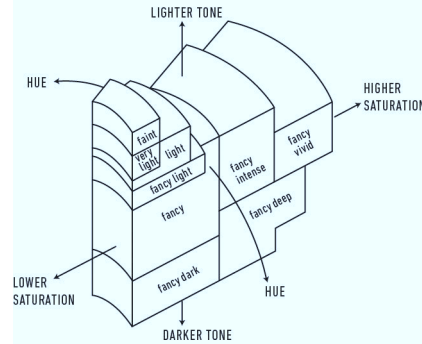

GIA NATURAL COLORED DIAMOND REPORT

February 09, 2023
 Report Type **Identification and Origin Report**
 GIA Report Number **2225114138**
 Shape and Cutting Style **Round Brilliant**
 Measurements **4.29 - 4.34 x 2.67 mm**
 Carat Weight **0.32 carat**
 Color Grade **Fancy Vivid Purplish Pink**
 Color Origin **Natural**
 Color Distribution **Even**
 Inscription(s): GIA 2225114138

ADDITIONAL INFORMATION
**GIA COLORED
 DIAMOND
 SCALE**

Illustration of GIA fancy color grade interrelationships

The results documented in this report refer only to the diamond described, and were obtained using the techniques and equipment available to GIA at the time of examination. This report is not a guarantee or valuation. For additional information and important limitations and disclaimers, please see GIA.edu/terms or call +1 800 421 7250 or +1 760 603 4500. ©2023 Gemological Institute of America, Inc.