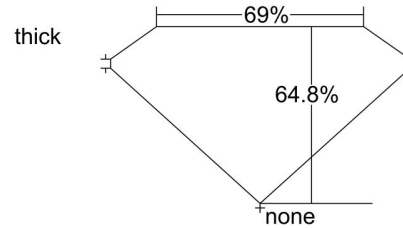

GIA NATURAL DIAMOND GRADING REPORT

October 04, 2021  
 GIA Report Number ..... 2225059032  
 Shape and Cutting Style ..... Emerald Cut  
 Measurements ..... 9.68 x 7.13 x 4.62 mm

GRADING RESULTS

Carat Weight ..... 3.08 carat  
 Color Grade ..... H  
 Clarity Grade ..... SI1

Profile not to actual proportions

CLARITY CHARACTERISTICS

KEY TO SYMBOLS\*

-  Feather
-  Needle
-  Pinpoint

\* Red symbols denote internal characteristics (inclusions). Green or black symbols denote external characteristics (blemishes). Diagram is an approximate representation of the diamond, and symbols shown indicate type, position, and approximate size of clarity characteristics. All clarity characteristics may not be shown. Details of finish are not shown.