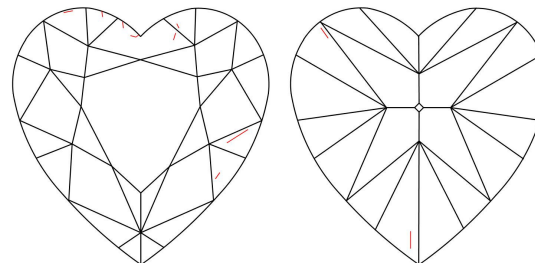

GIA NATURAL COLORED DIAMOND REPORT

February 17, 2023
 Report Type Grading Report
 GIA Report Number 2223822079
 Shape and Cutting Style Heart Modified Brilliant
 Measurements 5.15 x 6.35 x 3.80 mm

Carat Weight 1.01 carat
 Color Grade Fancy Intense Yellow
 Color Origin Natural
 Color Distribution Even
 Clarity Grade VS1
 Proportions:

Profile not to actual proportions

Polish Excellent
 Symmetry Very Good
 Fluorescence None
 Inscription(s): GIA 2223822079

ADDITIONAL INFORMATION

CLARITY CHARACTERISTICS

KEY TO SYMBOLS*

~ Feather

* Red symbols denote internal characteristics (inclusions). Green or black symbols denote external characteristics (blemishes). Diagram is an approximate representation of the diamond, and symbols shown indicate type, position, and approximate size of clarity characteristics. All clarity characteristics may not be shown. Details of finish are not shown.