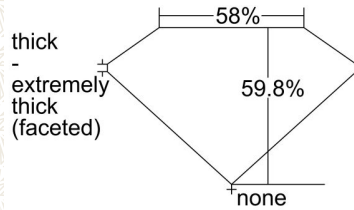

GIA NATURAL COLORED DIAMOND REPORT

February 17, 2023
 Report Type Grading Report
 GIA Report Number 2223822079
 Shape and Cutting Style Heart Modified Brilliant
 Measurements 5.15 x 6.35 x 3.80 mm

Carat Weight 1.01 carat
 Color Grade Fancy Intense Yellow
 Color Origin Natural
 Color Distribution Even
 Clarity Grade VS1
 Proportions:

Profile not to actual proportions

Polish Excellent
 Symmetry Very Good
 Fluorescence None
 Inscription(s): GIA 2223822079

ADDITIONAL INFORMATION

CLARITY CHARACTERISTICS

KEY TO SYMBOLS*

~ Feather

* Red symbols denote internal characteristics (inclusions). Green or black symbols denote external characteristics (blemishes). Diagram is an approximate representation of the diamond, and symbols shown indicate type, position, and approximate size of clarity characteristics. All clarity characteristics may not be shown. Details of finish are not shown.