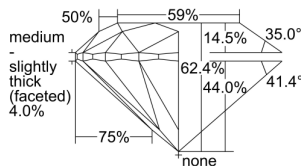

GIA®

FACSIMILE

GIA REPORT 2223639974

Verify this report at GIA.edu

GIA NATURAL DIAMOND DOSSIER®

September 15, 2022
GIA Report Number 2223639974
Shape and Cutting Style ..... Round Brilliant
Measurements ..... 5.11 - 5.13 x 3.20 mm

GRADING RESULTS

Carat Weight ..... 0.52 carat
Color Grade I
Clarity Grade VS1
Cut Grade ..... Excellent

ADDITIONAL GRADING INFORMATION

Polish ..... Excellent
Symmetry ..... Excellent
Fluorescence ..... None
Clarity Characteristics ..... Crystal
Inscription(s): GIA 2223639974

PROPORTIONS

Profile to actual proportions

GRADING SCALES

GIA COLOR SCALE	GIA CLARITY SCALE	GIA CUT SCALE	
D	FLAWLESS	EXCELLENT	
E	INTERNALLY FLAWLESS		
F		VVS₁	VERY GOOD
G	VVS₂		
H	VS₁	GOOD	
I	VS₂		
J	SI₁	FAIR	
K	SI₂		
L	I₁	POOR	
M	I₂		
N	I₃		
O			
P			
Q			
R			
S			
T			
U			
V			
W			
X			
Y			
Z