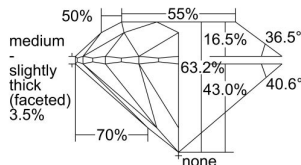

GIA®

FACSIMILE

GIA REPORT 2223551409

Verify this report at gia.edu

GIA NATURAL DIAMOND DOSSIER®

August 29, 2022
GIA Report Number 2223551409
Shape and Cutting Style ..... Round Brilliant
Measurements ..... 5.86 - 5.90 x 3.72 mm

GRADING RESULTS

Carat Weight ..... 0.80 carat
Color Grade ..... D
Clarity Grade VVS1
Cut Grade ..... Excellent

ADDITIONAL GRADING INFORMATION

Polish ..... Excellent
Symmetry ..... Excellent
Fluorescence ..... Medium Blue
Clarity Characteristics ..... Pinpoint, Surface Graining
Inscription(s): GIA 2223551409

PROPORTIONS

Profile to actual proportions

GRADING SCALES

GIA COLOR SCALE	GIA CLARITY SCALE	GIA CUT SCALE	
D	FLAWLESS	EXCELLENT	
E	INTERNALLY FLAWLESS		
F		VVS₁	VERY GOOD
G	VVS₂		
H	VS₁	GOOD	
I	VS₂		
J	SI₁	FAIR	
K	SI₂		
L	I₁	POOR	
M			
N			
O	I₂		
P			
Q	I₃		
R			
S			
T			
U			
V			
W			
X			
Y			
Z