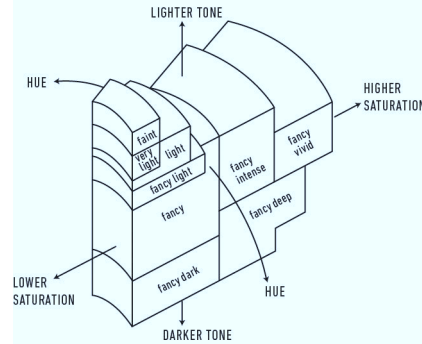

GIA NATURAL COLORED DIAMOND REPORT

July 13, 2022
 Report Type **Identification and Origin Report**
 GIA Report Number **2223523823**
 Shape and Cutting Style **Cushion Modified Brilliant**
 Measurements **5.84 x 5.84 x 4.08 mm**
 Carat Weight **1.30 carat**
 Color Grade **Fancy Brownish Greenish Yellow**
 Color Origin **Natural**
 Color Distribution **Even**
 Inscription(s): **GIA 2223523823**

ADDITIONAL INFORMATION
GIA COLORED DIAMOND SCALE

Illustration of GIA fancy color grade interrelationships

The results documented in this report refer only to the diamond described, and were obtained using the techniques and equipment available to GIA at the time of examination. This report is not a guarantee or valuation. For additional information and important limitations and disclaimers, please see GIA.edu/terms or call +1 800 421 7250 or +1 760 603 4500. ©2021 Gemological Institute of America, Inc.