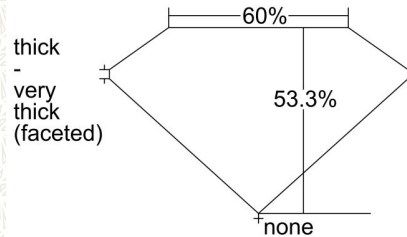

GIA NATURAL COLORED DIAMOND REPORT

June 03, 2022
 Report Type Grading Report
 GIA Report Number 2223465376
 Shape and Cutting Style Heart Modified Brilliant
 Measurements 7.66 x 8.32 x 4.43 mm

 Carat Weight 2.04 carat
 Color Grade Fancy Deep Brownish Yellowish Orange
 Color Origin Natural
 Color Distribution Even
 Clarity Grade SI1
 Proportions:

Profile not to actual proportions

Polish Good
 Symmetry Good
 Fluorescence Faint
 Inscription(s): GIA 2223465376

Comments: Surface graining is not shown.

ADDITIONAL INFORMATION

CLARITY CHARACTERISTICS

KEY TO SYMBOLS*

- Crystal
- ~ Feather

* Red symbols denote internal characteristics (inclusions). Green or black symbols denote external characteristics (blemishes). Diagram is an approximate representation of the diamond, and symbols shown indicate type, position, and approximate size of clarity characteristics. All clarity characteristics may not be shown. Details of finish are not shown.