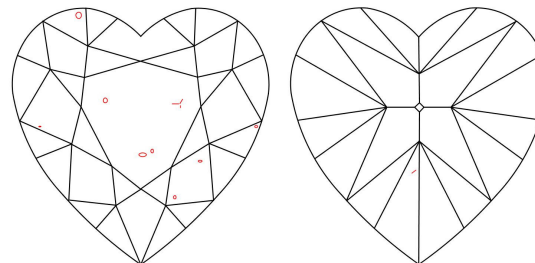

GIA NATURAL COLORED DIAMOND REPORT

June 03, 2022
 Report Type Grading Report
 GIA Report Number 2223465376
 Shape and Cutting Style Heart Modified Brilliant
 Measurements 7.66 x 8.32 x 4.43 mm

 Carat Weight 2.04 carat
 Color Grade Fancy Deep Brownish Yellowish Orange
 Color Origin Natural
 Color Distribution Even
 Clarity Grade SI1
 Proportions:

Profile not to actual proportions

Polish Good
 Symmetry Good
 Fluorescence Faint
 Inscription(s): GIA 2223465376

Comments: Surface graining is not shown.

ADDITIONAL INFORMATION

CLARITY CHARACTERISTICS

KEY TO SYMBOLS*

- Crystal
- ~ Feather

* Red symbols denote internal characteristics (inclusions). Green or black symbols denote external characteristics (blemishes). Diagram is an approximate representation of the diamond, and symbols shown indicate type, position, and approximate size of clarity characteristics. All clarity characteristics may not be shown. Details of finish are not shown.