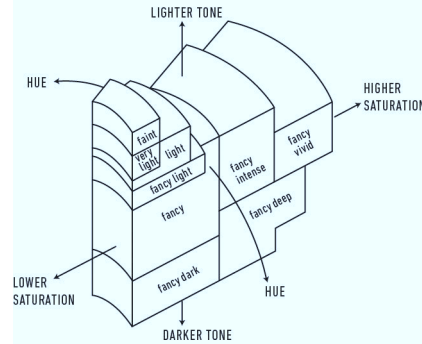

ADDITIONAL INFORMATION

GIA COLORED
DIAMOND
SCALE

Illustration of GIA fancy color grade interrelationships

The results documented in this report refer only to the diamond described, and were obtained using the techniques and equipment available to GIA at the time of examination. This report is not a guarantee or valuation. For additional information and important limitations and disclaimers, please see GIA.edu/terms or call +1 800 421 7250 or +1 760 603 4500. ©2021 Gemological Institute of America, Inc.