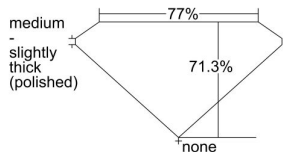

GIA®

FACSIMILE

GIA REPORT 2223014129

Verify this report at GIA.edu

GIA NATURAL DIAMOND DOSSIER®

October 19, 2022
GIA Report Number 2223014129
Shape and Cutting Style ..... **Square Modified Brilliant**
Measurements ..... 4.51 x 4.34 x 3.09 mm

GRADING RESULTS

Carat Weight ..... 0.50 carat
Color Grade I
Clarity Grade VVS1

ADDITIONAL GRADING INFORMATION

Polish ..... Excellent
Symmetry ..... Very Good
Fluorescence ..... Faint
Clarity Characteristics ..... Pinpoint, Chip
Inscription(s): GIA 2223014129

PROPORTIONS

Profile not to actual proportions

GRADING SCALES

GIA COLOR SCALE		GIA CLARITY SCALE	
COLORLESS	D	VERY VERY SLIGHTLY SLIGHTLY INCLUDED	FLAWLESS
	E		INTERNALLY FLAWLESS
	F		VVS₁
	G		VVS₂
	H		VS₁
	I		VS₂
NEAR COLORLESS	J	VERY SLIGHTLY INCLUDED	SI₁
	K		SI₂
	L		I₁
	M		I₂
FAINT	N	SLIGHTLY INCLUDED	I₃
	O		
	P		
VERY LIGHT	Q		
	R		
	S		
LIGHT	T		
	U		
	V		
	W		
	X		
	Y		
	Z