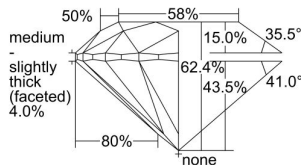

GIA®

FACSIMILE

GIA REPORT 2221698853

Verify this report at GIA.edu

GIA NATURAL DIAMOND DOSSIER®

October 28, 2022
GIA Report Number 2221698853
Shape and Cutting Style ..... Round Brilliant
Measurements ..... 4.72 - 4.74 x 2.95 mm

GRADING RESULTS

Carat Weight ..... 0.41 carat
Color Grade I
Clarity Grade VS1
Cut Grade ..... Excellent

ADDITIONAL GRADING INFORMATION

Polish ..... Excellent
Symmetry ..... Excellent
Fluorescence ..... None
Clarity Characteristics ..... Crystal, Cloud
Inscription(s): GIA 2221698853

PROPORTIONS

Profile to actual proportions

GRADING SCALES

GIA COLOR SCALE	GIA CLARITY SCALE	GIA CUT SCALE
COLOURLESS D	FLAWLESS	EXCELLENT
E	INTERNALLY FLAWLESS	
F	VVS₁	VERY GOOD
G		
H	VVS₂	GOOD
I	VS₁	
J	VS₂	FAIR
K	SI₁	
L	SI₂	POOR
M	I₁	
N	I₂	
O	I₃	
P		
Q		
R		
S		
T		
U		
V		
W		
X		
Y		
Z